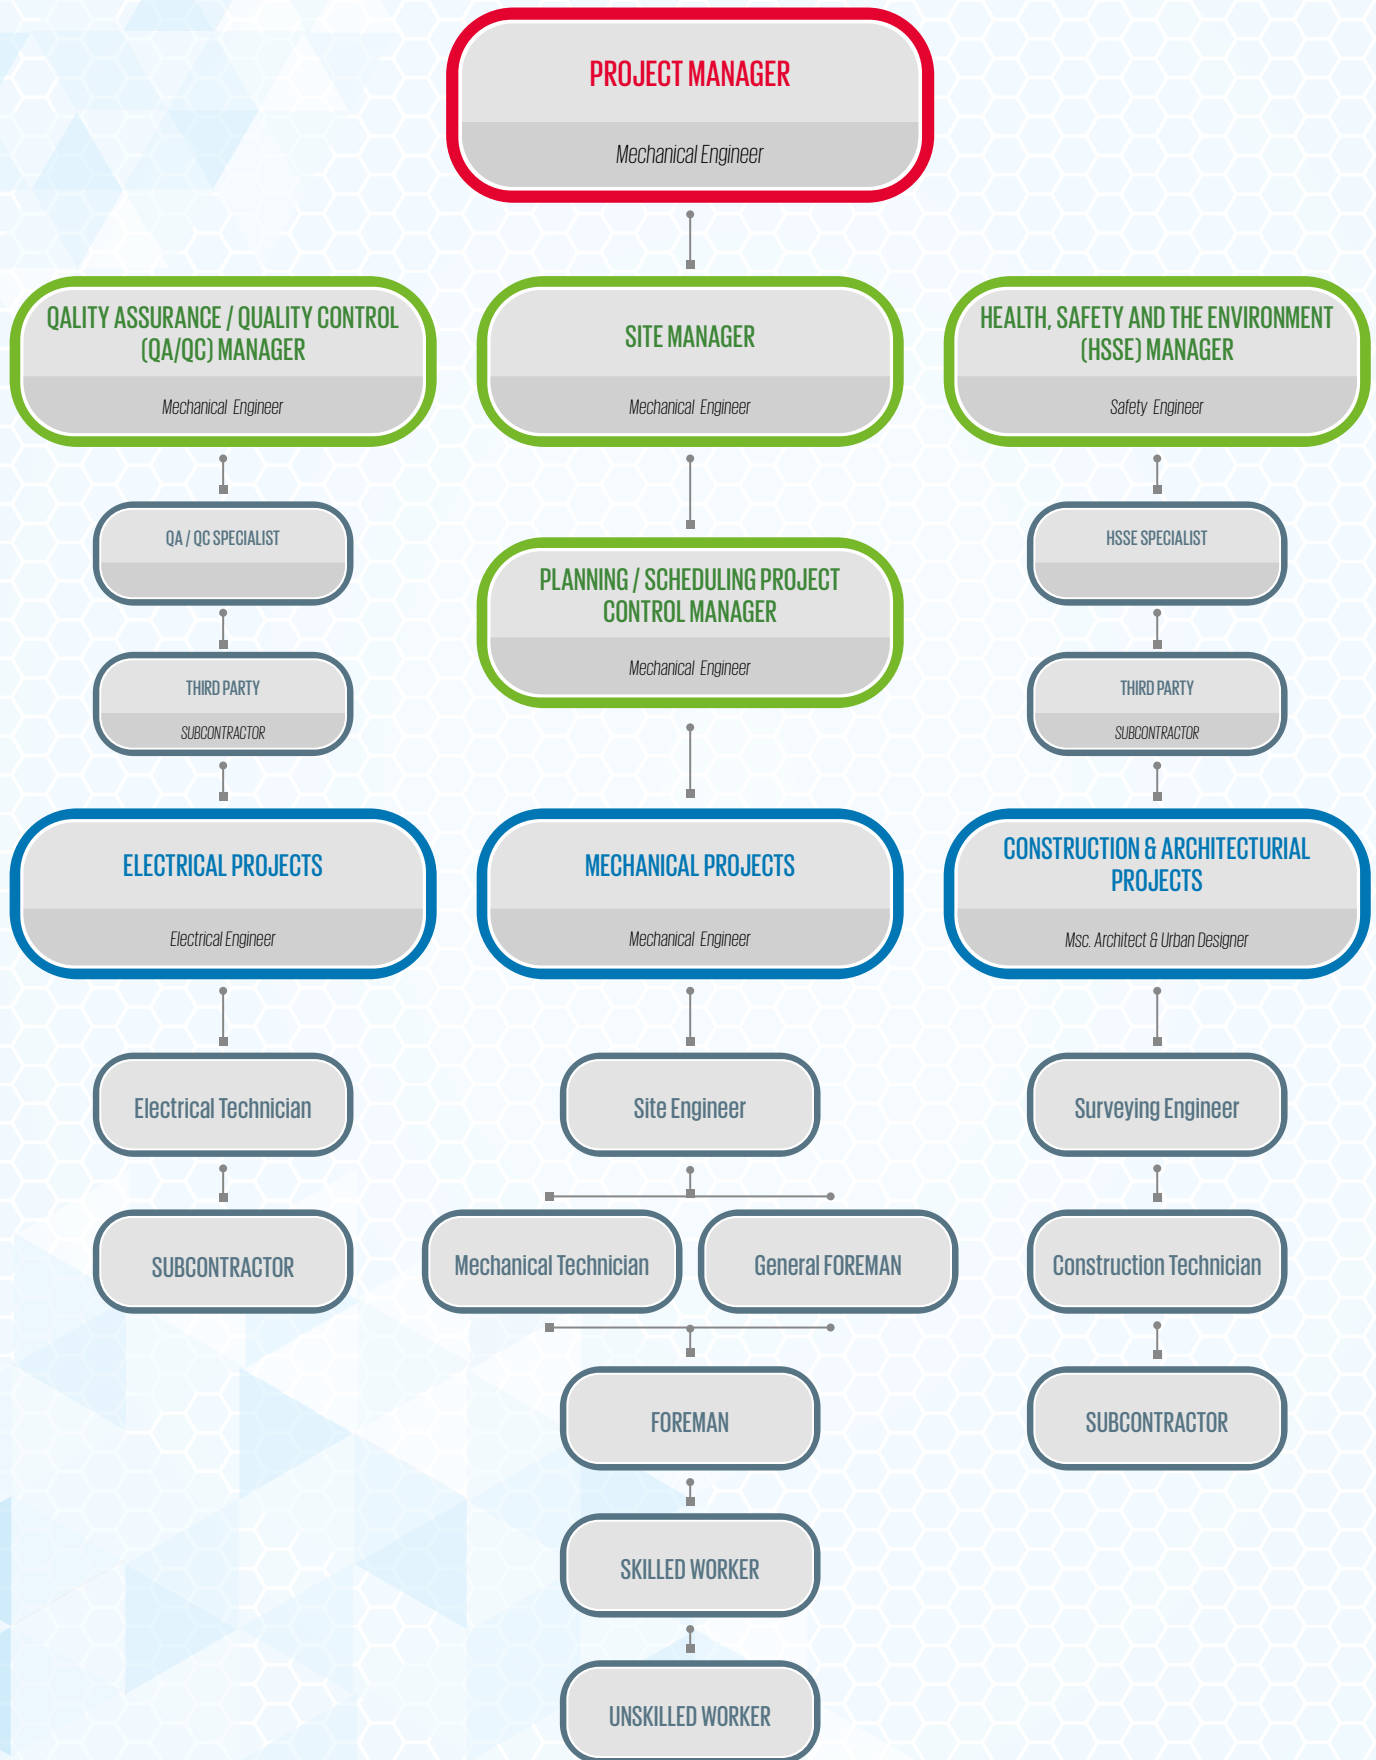

PROJE ORGANİZASYON ŞEMASI

PROJECT ORGANIZATION CHART